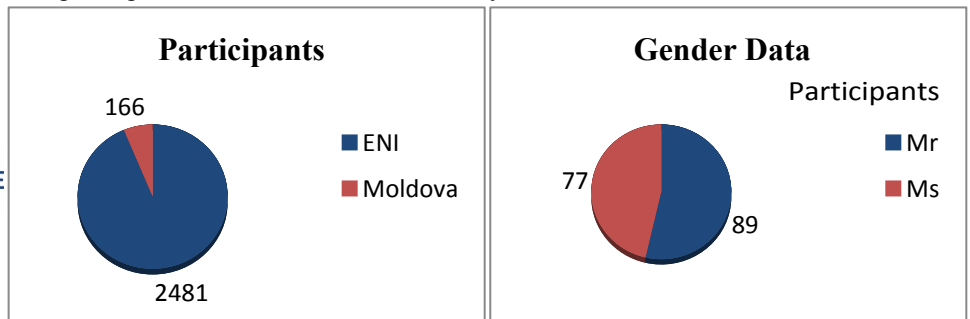

TAIEX FLASH REPORT

Half yearly statistics - Moldova

Dear National Contact Point, we are glad to share with you some key statistics concerning TAIEX activities implemented in Moldova. The data provided cover the second semester of 2019

in addition to the above figures, Moldova participants also attended 5 multi-country events in the semester considered.

TAIEX SHARING EU EXPERTISE SINCE 1996

Application approval rate (ENI beneficiaries)