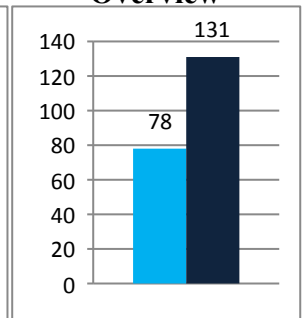

in addition to the above figures, Moldova participants also attended 5 multi-country events in the semester considered.

TAIEX SHARING EU EXPERTISE SINCE 1996

Application approval rate (ENI beneficiaries)

Overview

Applications submitted	2018		2019	
	S1	S2	S1	S2
Moldova Total	44	16	28	12
ENI Total	384	238	167	131

GENERAL OVERVIEW OF ENI BENEFICIARIES

	AM	AZ	BY	DZ	EG	GE	IL	JO	LB	LY	MD	MA	PA	TN	UA	TOTAL
Events	12	11	6	4	7	12	7	5	2	1	9	2	5	11	19	113
Participants	276	136	106	212	169	141	141	78	66	6	166	41	123	442	378	2481