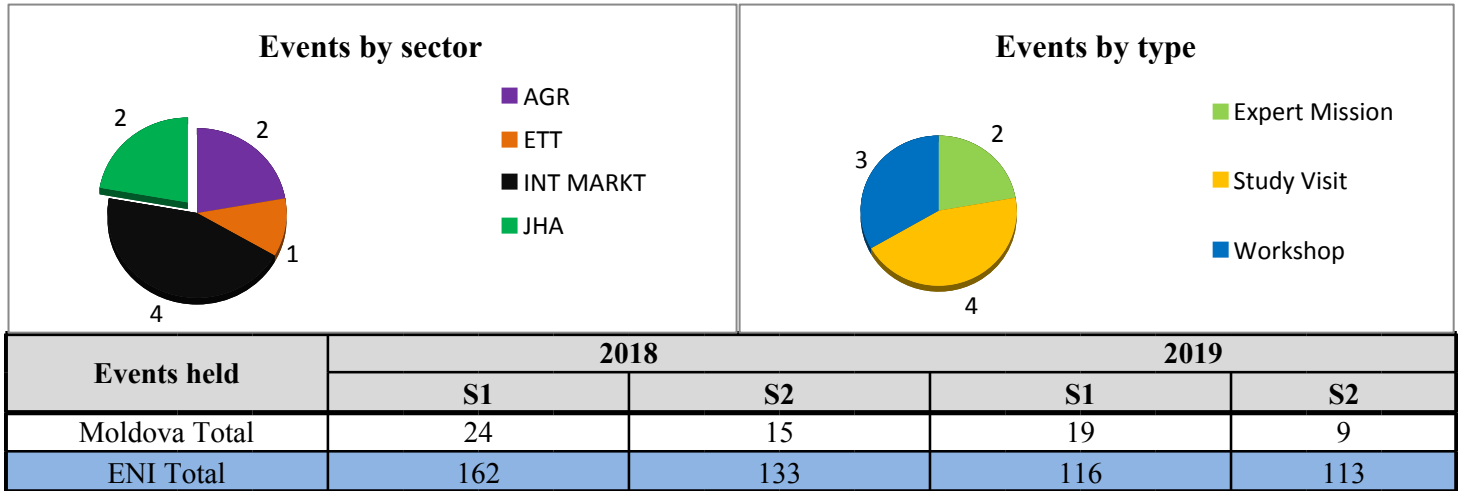

TAIEX FLASH REPORT

Half yearly statistics - Moldova

Dear National Contact Point, we are glad to share with you some key statistics concerning TAIEX activities implemented in Moldova. The data provided cover the second semester of 2019

in addition to the above figures, Moldova participants also attended 5 multi-country events in the semester considered.

TAIEX SHARING EU EXPERTISE SINCE 1996

Application approval rate (ENI beneficiaries)