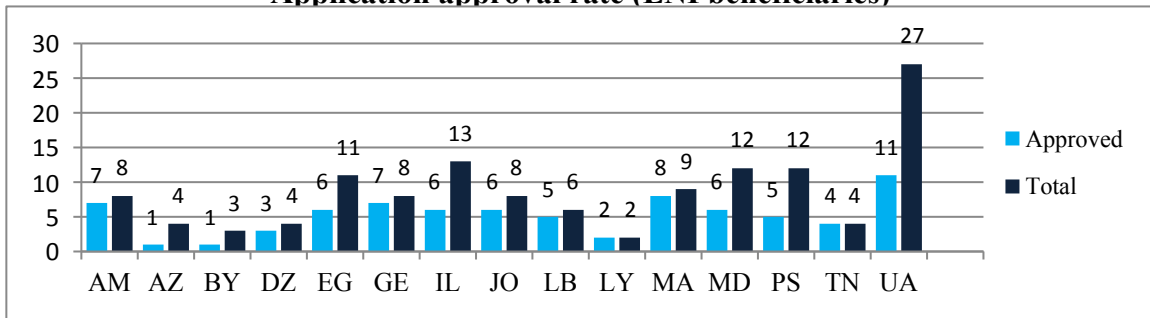

in addition to the above figures, Moldova participants also attended 5 multi-country events in the semester considered.

TAIEX SHARING EU EXPERTISE SINCE 1996

Application approval rate (ENI beneficiaries)